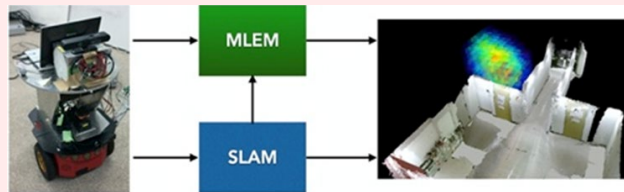

Estimating, visualizing, and controlling the invisible things

Modeling of visual attention

Human guidance and motion prediction

Detection of smartphone zombies

Analysis and assistance of motor skills

Operation support considering user's intention

Integration of robotics and radiation measurements

For more information, visit our lab web!

<https://srd.mech.tohoku.ac.jp/>

<https://tamlab.jp/>

Those who would like to visit our lab., please contact us by e-mail.